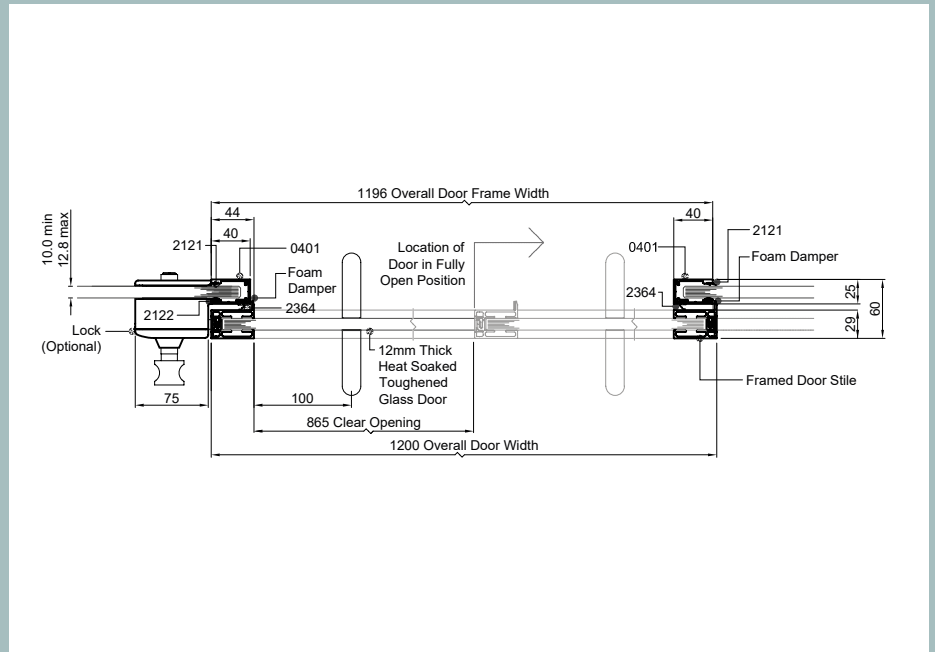

**Deflection**

- Can accommodate up to  $\pm 25\text{mm}$  deflection

Section through single glazed Kinetic Align sliding door no deflection

Horizontal section showing Kinetic Align single glazed sliding door no deflection Part M compliant clear opening