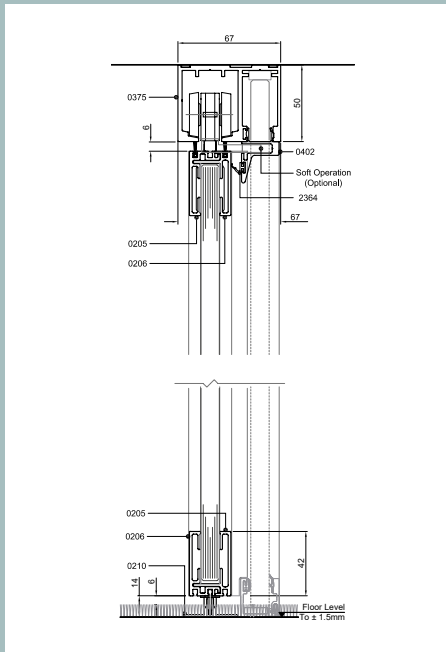

Product facts

- Family of four sliding glass doors: Lite, Seal, Aero and Align
- Framed and frameless options to suit acoustic requirements
- Kinetic Seal, Aero and Align can accommodate a lock
- Aluminium framework
- Manufactured at Optima's UK factory in Bath

Acoustics

- Seal: Rw24dB - 10mm Kinetic door in 12.8mm acoustic laminated screen
- Aero: Rw33dB - 10mm Kinetic door in 12.8mm acoustic laminated screen
- Align: Rw36dB - 12mm Kinetic door in 12.8mm acoustic laminated screen

Deflection

- Can accommodate up to $\pm 25\text{mm}$ deflection

Section through single glazed Kinetic Align sliding door no deflection