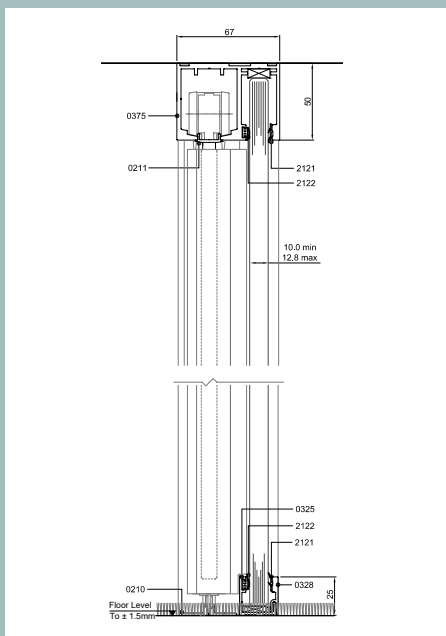

**Deflection**

- Can accommodate up to  $\pm 25\text{mm}$  deflection

Section through single glazed Kinetic Align sliding door no deflection

Horizontal section showing Kinetic Align single glazed sliding door no deflection Part M compliant clear opening

Section through single glazed Kinetic Aero sliding door  $\pm 25\text{mm}$  deflection

Horizontal section showing Kinetic Aero single glazed sliding door with deflection Part M compliant clear opening

## Product overview

<b>System type</b>	Sliding doors, single glazed
<b>Head detail</b>	Standard aluminium sliding door head channel incorporating single glazed screen 50mm x 67mm
<b>Base detail</b>	Standard 25mm aluminium base channel for fixed single glazed screen
<b>Deflection head options</b>	2-part deflection heads: ±25mm - 94mm deep aluminium channel
<b>Glass panel thickness</b>	10mm, 12mm or 12.8mm thick glass available as standard, subject to panel width, height and acoustic rating
<b>Maximum door width</b>	1100mm wide - Kinetic Lite, 1050mm - Kinetic Seal, 1200mm - Kinetic Aero and Kinetic Align
<b>Locking options</b>	Kinetic Seal - hook lock - Kinetic Aero - internal hook lock in leading stile of door, Kinetic Align - Optima lock housing with internal hook lock
<b>Glass to glass joint options</b>	Nebula <sup>®</sup> , aluminium, ghost and taped dry joints available for fixed single glazed screen
<b>Acoustic rating</b>	Rw24dB - Kinetic Seal, 10mm door in 12.8mm acoustic laminated screen Rw33dB - Kinetic Aero, 10mm door in 12.8mm acoustic laminated screen Rw36dB - Kinetic Align, 12mm door in 12.8mm acoustic laminated screen