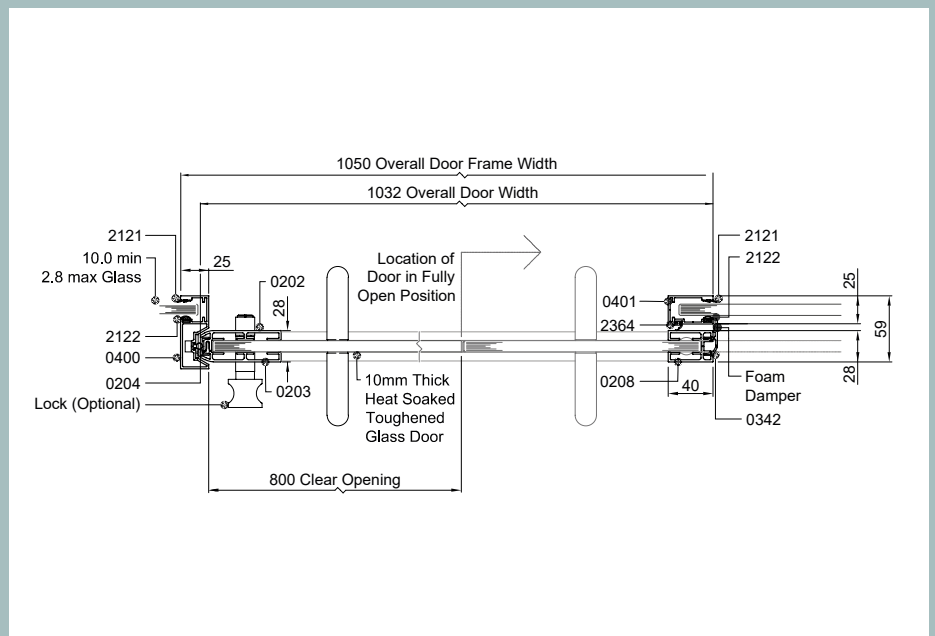

**Deflection**

- Can accommodate up to  $\pm 25\text{mm}$  deflection

Section through single glazed Kinetic Align sliding door no deflection

Horizontal section showing Kinetic Align single glazed sliding door no deflection Part M compliant clear opening

Section through single glazed Kinetic Aero sliding door  $\pm 25\text{mm}$  deflection

Horizontal section showing Kinetic Aero single glazed sliding door with deflection Part M compliant clear opening

## Product overview

<b>System type</b>	Sliding doors, single glazed
<b>Head detail</b>	Standard aluminium sliding door head channel incorporating single glazed screen 50mm x 67mm
<b>Base detail</b>	Standard 25mm aluminium base channel for fixed single glazed screen
<b>Deflection head options</b>	2-part deflection heads: ±25mm - 94mm deep aluminium channel
<b>Glass panel thickness</b>	10mm, 12mm or 12.8mm thick glass available as standard, subject to panel width, height and acoustic rating
<b>Maximum door width</b>	1100mm wide - Kinetic Lite, 1050mm - Kinetic Seal, 1200mm - Kinetic Aero and Kinetic Align
<b>Locking options</b>	Kinetic Seal - hook lock - Kinetic Aero - internal hook lock in leading stile of door, Kinetic Align - Optima lock housing with internal hook lock
<b>Glass to glass joint options</b>	Nebula <sup>®</sup> , aluminium, ghost and taped dry joints available for fixed single glazed screen
<b>Acoustic rating</b>	Rw24dB - Kinetic Seal, 10mm door in 12.8mm acoustic laminated screen Rw33dB - Kinetic Aero, 10mm door in 12.8mm acoustic laminated screen Rw36dB - Kinetic Align, 12mm door in 12.8mm acoustic laminated screen